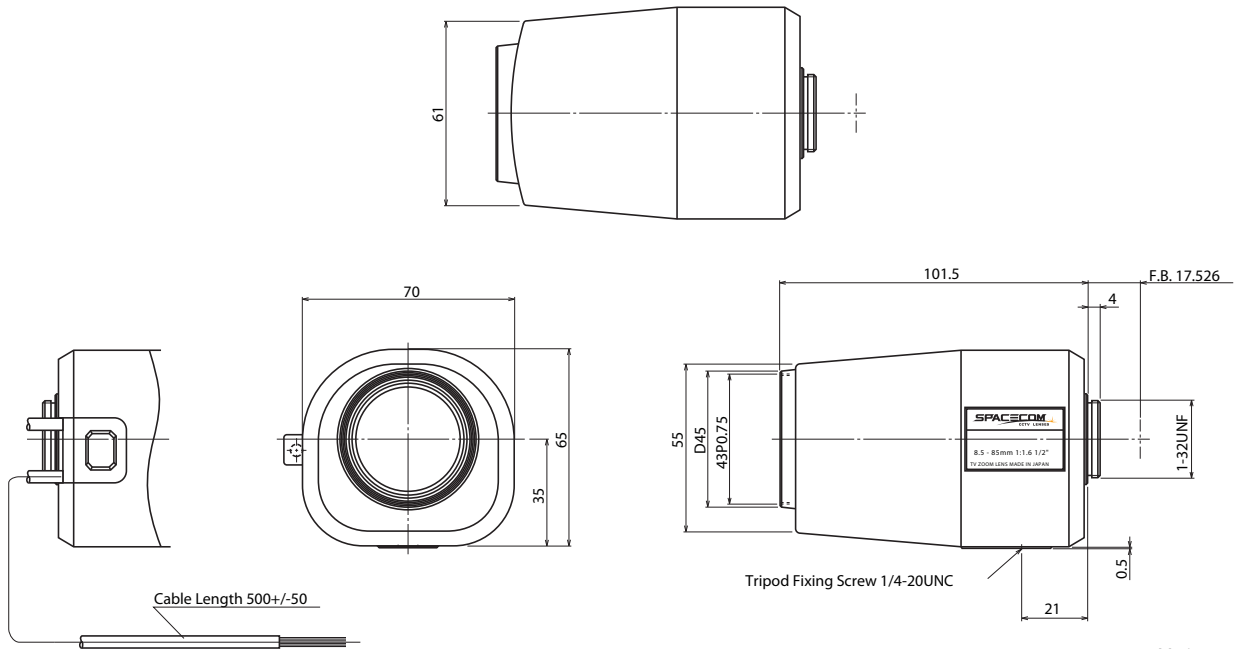

HEZ8585R PZFI

Image Size: 1/2 1/3

[SPECIFICATIONS]

Focal Length :	8.5 - 85mm	Flange Back :	17.526mm
Maximum Relative Aperture :	1:1.6	Operation : Zoom :	Motorized(DC+/-6.4V, Max40mA) Speed Approx. 6.5sec.
Iris :	F1.6 - Close	Focus :	Motorized(DC+/-6.4V, Max40mA) Speed Approx. 6.5sec.
Zoom Ratio :	10X	Iris :	Motorized(DC+/-6.4V, Max40mA) Speed Approx. 3sec.
Angular Field of View :	41.3 X31.5 deg. at 8.5mm 4.3 X 3.2 deg. at 85mm	Operation Temperature :	-10 to +50
Image Format :	6.4X4.8mm(D8mm)	Mount :	C-Mount(Adjustable Lens Position)
Minimum Object Distance :	1.2m(From Front Vertex)	Front Thread :	43mm P0.75
Object Dimensions at M.O.D. :	86.5X64.9cm at 8.5mm 8.6X 6.5cm at 85mm	Size, Weight :	70X65X101.5mm, Approx. 275g
Optical Back Focal Distance :	15.56mm(In Air)		

[COMPOSITION]

- Lens1
- Lens Cap.....1
- Dust Cap.....1

[DIMENSIONS]

Unit:mm

[CIRCUIT DIAGRAM]